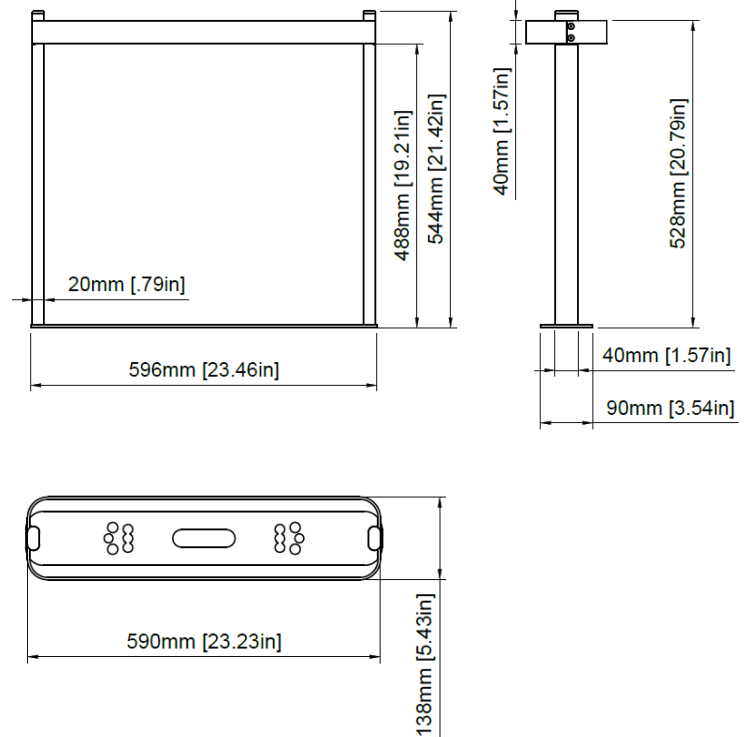

Specification Sheet

Detachable Bumper

PN: 10034193

Part No:	10034193
Product Description:	Detachable Bumper
Color:	RAL 9007
Bumper Material:	Steel Grey Painted
Bumper Duty:	Medium
Deflector Material:	Steel Grey Painted
Deflector Duty:	Medium
Fits the following antennas:	NP10/P10/G10/E10/Trend PX